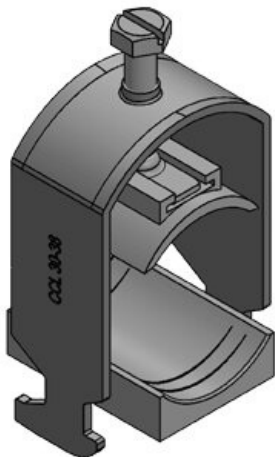

CCL Cable clamps / cable clips

for C section rails C30

The cable clamps are characterised by a high clamping range and great flexibility. Ideally suited for strain relief on the C section rail with opening dimensions 16 - 17 mm. It offers flexible clamping ranges from 6 mm to 64 mm. The counter tray is secured by a locking mechanism and cannot slip out of the cable clamp.

CCL 18-23

| | | | |
|----------|-------------------|----------|--------------------|
| Part No. | 32002 | Clamping | 18 - 23 mm |
| EAN | 4251269323 | range | |
| | 591 | Clamping | 1 x 18 - 23 |
| Package | 25 | range | mm |
| quantity | | | |
| Length | 24 mm | | |
| Width | 26 mm | | |
| Height | 38 mm | | |
| Mounting | 62 mm | | |
| height | | | |

CCL 22-32

| | | | |
|----------|-------------------|----------|--------------------|
| Part No. | 32003 | Clamping | 22 - 32 mm |
| EAN | 4251269323 | range | |
| | 607 | Clamping | 1 x 22 - 32 |
| Package | 25 | range | mm |
| quantity | | | |
| Length | 24 mm | | |
| Width | 38 mm | | |
| Height | 52 mm | | |
| Mounting | 72 mm | | |
| height | | | |

CCL 30-38

| | | | |
|----------|-------------------|----------|--------------------|
| Part No. | 32004 | Clamping | 30 - 38 mm |
| EAN | 4251269323 | range | |
| | 614 | Clamping | 1 x 30 - 38 |
| Package | 25 | range | mm |
| quantity | | | |
| Length | 24 mm | | |
| Width | 44 mm | | |
| Height | 62 mm | | |
| Mounting | 78 mm | | |
| height | | | |