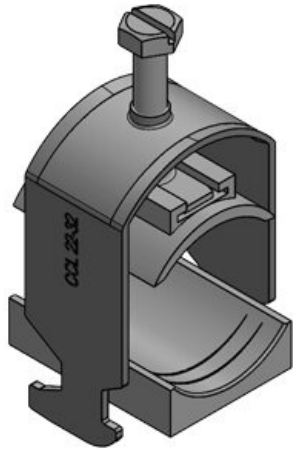

CCL 22-32

Part No.	32003	Clamping	22 - 32 mm
EAN	4251269323	range	
	607	Clamping	1 x 22 - 32
Package	25	range	mm
quantity			
Length	24 mm		
Width	38 mm		
Height	52 mm		
Mounting	72 mm		
height