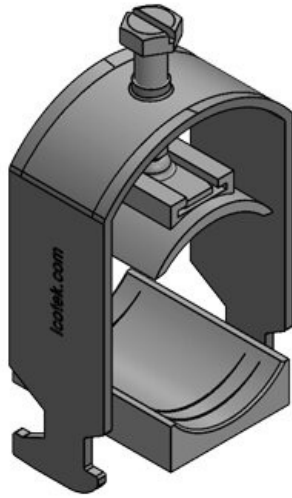

CCL Cable clamps / cable clips

for C section rails C30

The cable clamps are characterised by a high clamping range and great flexibility. Ideally suited for strain relief on the C section rail with opening dimensions 16 - 17 mm. It offers flexible clamping ranges from 6 mm to 64 mm. The counter tray is secured by a locking mechanism and cannot slip out of the cable clamp.

Also available: sets consisting of [EMC shield clamp LFC](#) and matching [CCL cable clip](#).

RoHS
compliant

REACH
COMPLIANCE

Specifications

| | |
|-------------------------|--------------------------------------|
| Material | Mild steel, galvanically zinc plated |
| Properties | vibration proof |
| Mounting options | Clamping |

CCL 22-32

| | | | |
|----------|-------------------|----------|--------------------|
| Part No. | 32003 | Clamping | 22 - 32 mm |
| EAN | 4251269323 | range | |
| | 607 | Clamping | 1 x 22 - 32 |
| Package | 25 | range | mm |
| quantity | | | |
| Length | 24 mm | | |
| Width | 38 mm | | |
| Height | 52 mm | | |
| Mounting | 72 mm | | |
| height | | | |

CCL 30-38

| | | | |
|----------|-------------------|----------|--------------------|
| Part No. | 32004 | Clamping | 30 - 38 mm |
| EAN | 4251269323 | range | |
| | 614 | Clamping | 1 x 30 - 38 |
| Package | 25 | range | mm |
| quantity | | | |
| Length | 24 mm | | |
| Width | 44 mm | | |
| Height | 62 mm | | |
| Mounting | 78 mm | | |
| height | | | |