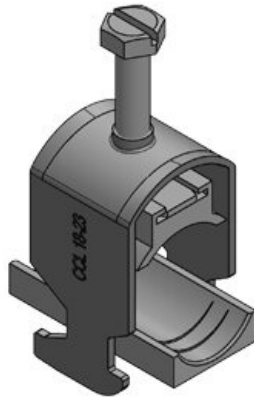

CCL 18-23

Part No.	32002	Clamping	18 - 23 mm
EAN	4251269323	range	
	591	Clamping	1 x 18 - 23
Package	25	range	mm
quantity			
Length	24 mm		
Width	26 mm		
Height	38 mm		
Mounting	62 mm		
height